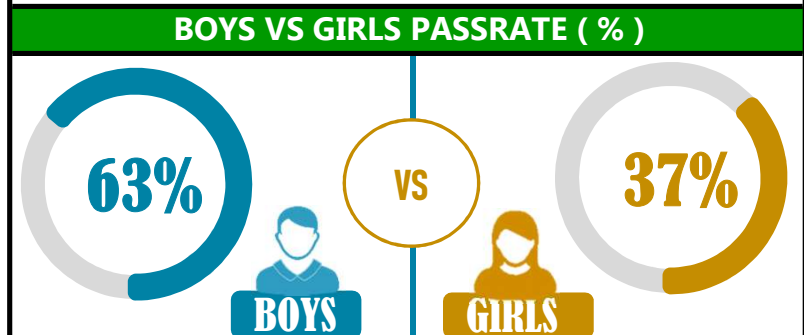

OVERALL GRADE ANALYSIS			
	NO.	SEATED	%
A	11	11	100%
B	0		0%
C	0		0%
D	0	0	0%
E	0		0%

OVERALL PERFORMANCE ANALYSIS		
REGISTERED	11	100%
SEATED	11	100%
ABSENTEES	0	0%
PASSED	11	100%
FAILED	0	0%