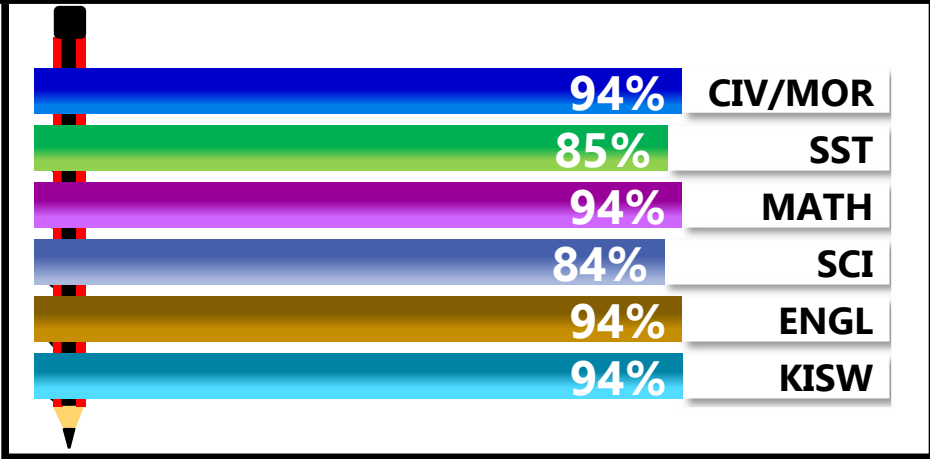

		<b>MTUKI HIGHLAND</b>			
<b>REGION: DAR ES SALAAM</b>		<b>SCHOOL AVERAGE</b> 272.4		<b>OVERALL GRADE</b> A	
<b>DISTRICT:ILALA</b>				<b>CATEGORY</b> BELOW 40	

**SUBJECT PERFORMANCE ANALYSIS**

SUBJECT NAME	AVG	%	RNK	
KISWAHILI	47.1	94%	1	
ENGLISH	46.9	94%	2	
MATHEMATICS	46.9	94%	3	
CIVIC & MORAL	46.8	94%	4	
SOCIAL STUDIES	42.7	85%	5	
SCIENCE	42.0	84%	6	
BOYS/GIRLS PASS RATE		STD	AVG	%
BOYS		7	0.63	63%
GIRLS		4	0.37	37%

GRADE ANALYSIS SUMMARY					
SUBJECT NAME/GRADE	A	B	C	D	E
MATHEMATICS	11	0	0	0	0
KISWAHILI	11	0	0	0	0
ENGLISH	11	0	0	0	0
SCIENCE	10	1	0	0	0
SOCIAL STUDIES	10	1	0	0	0
CIVIC AND MORAL	10	0	0	0	0

OVERALL GRADE ANALYSIS			
	NO.	SEATED	%
A	11	11	100%
B	0		0%
C	0		0%
D	0	0	0%
E	0		0%